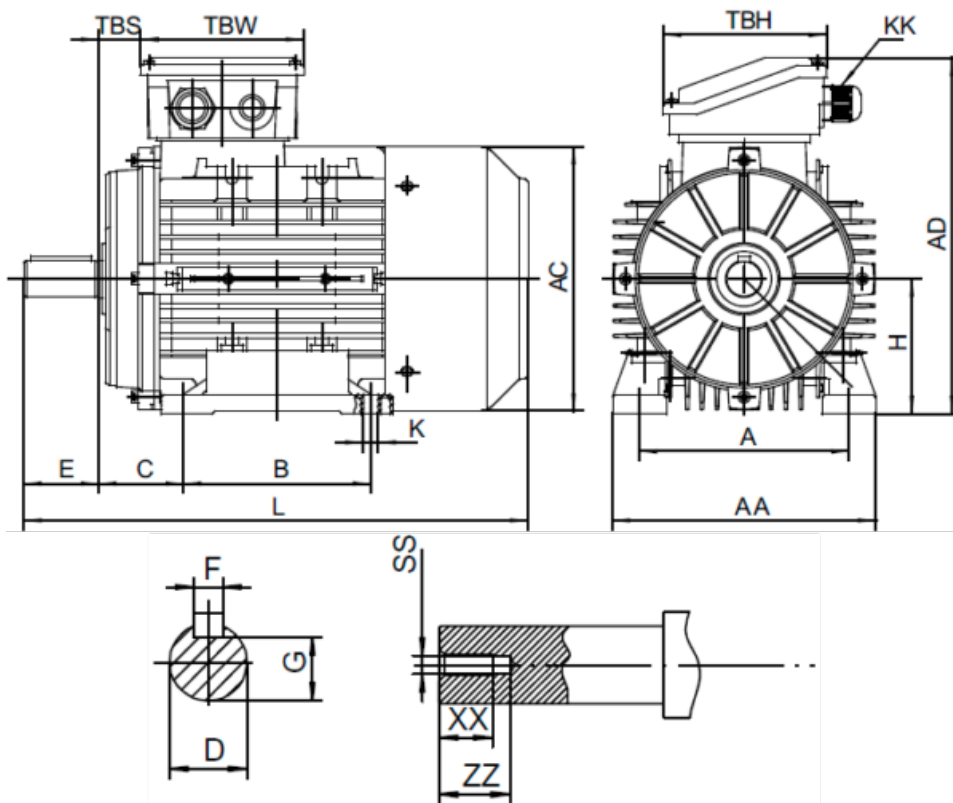

Data Sheet

Article number: 25160005521240

Description: Kleedrive T2A 712-2 0.55kw 2800 rpm UL/CSA
3x230/400V 50HZ IP55 B3 PTO

Measures

A = 112	F = 5	TBW = 98
AA = 140	G = 11	XX = 12
AC = Ø138	H = 71	ZZ = 17
AD = 186	KK = -	
B = 90	L = 245	
C = 45	SS = M5	
D = Ø14	TBH = 98	
E = 30	TBS = 16	